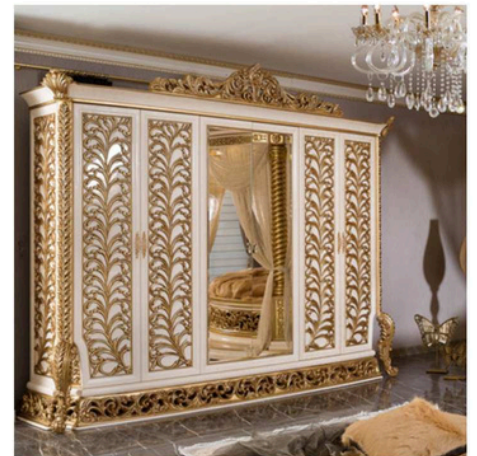

Classic Bedroom

From contemporary designs to classic styles,

Aybars

HEADBOARD (Yatak Başı)

With - Depth - Height

244 x 187h

BEDSTEAD (Karyola)

With - Depth - Height

220 x 220cm x 244h

NIGHT STAND (Komodin)

With - Depth - Height

84 x 58cm x 76h

WARDROBE (Gardolap)

With - Depth - Height

334 x 67cm x 263h

CHIFFONIER (Makyaj Masası)

With - Depth - Height

225 x 55cm x 90h

MIRROR (Ayna)

With - Depth - Height

195 x 123h