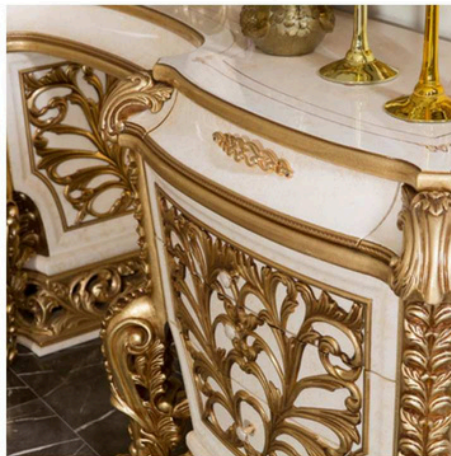

Classic Bedroom

From contemporary designs to classic styles,

Aybars

HEADBOARD (Yatak Başı)

With - Depth - Height

244 x 187h

BEDSTEAD (Karyola)

With - Depth - Height

220 x 220cm x 244h

NIGHT STAND (Komodin)

With - Depth - Height

84 x 58cm x 76h

WARDROBE (Gardolap)

With - Depth - Height

334 x 67cm x 263h

CHIFFONIER (Makyaj Masası)

With - Depth - Height

225 x 55cm x 90h

MIRROR (Ayna)

With - Depth - Height

195 x 123h