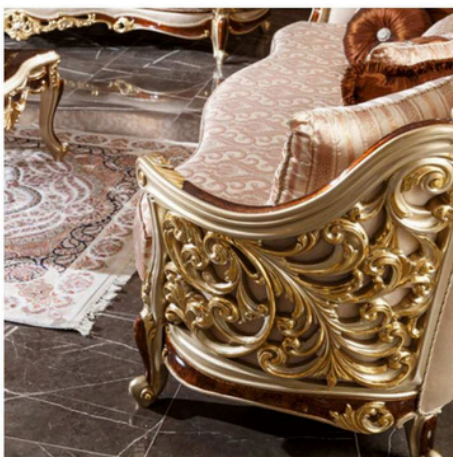

Classic Sofa Set

From contemporary designs to classic styles,

Sultan Wow

SOFA (Koltuk)		
W (cm)	D (cm)	H (cm)

ARMCHAIR (Berjer)		
W (cm)	D (cm)	H (cm)

SIDE STOOLS (Yan Sehpa)		
W (cm)	D (cm)	H (cm)

COFFEE TABLE (Orta Sehpa)		
W (cm)	D (cm)	H (cm)