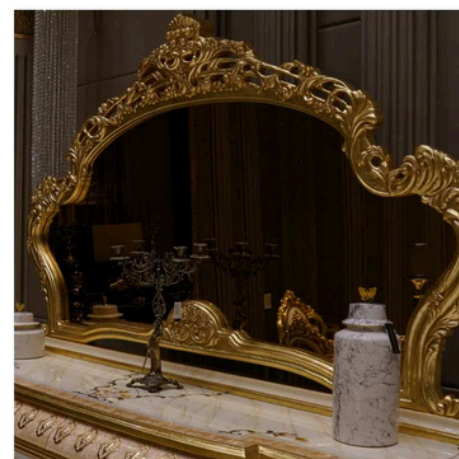

Classic Dining Room

From contemporary designs to classic styles,

Talya Cream

VITRINE (Vitrin)		
W (cm)	D (cm)	H (cm)
153	53	217

CHAIR (Sandalye)		
W (cm)	D (cm)	H (cm)
59	73	113,5

TABLE (Masa)		
W (cm)	D (cm)	H (cm)
270	126	81

CONSOLE (Konsol)		
W (cm)	D (cm)	H (cm)
240	60	112