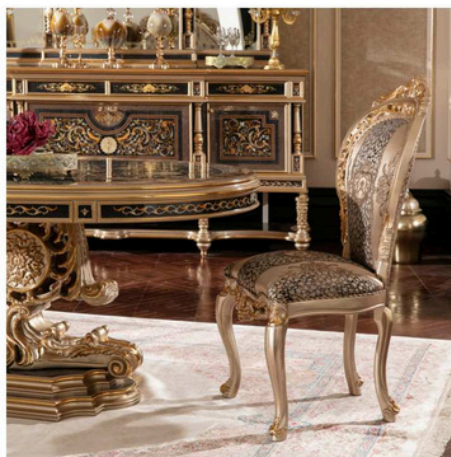

Classic Dining Room

From contemporary designs to classic styles,

Belucia Markuteri

VITRINE (Vitrin)		
W (cm)	D (cm)	H (cm)
180	58	225

CHAIR (Sandalye)		
W (cm)	D (cm)	H (cm)
60,5	68	112,5

TABLE (Masa)		
W (cm)	D (cm)	H (cm)
270	135	79

CONSOLE (Konsol)		
W (cm)	D (cm)	H (cm)
256	61	119