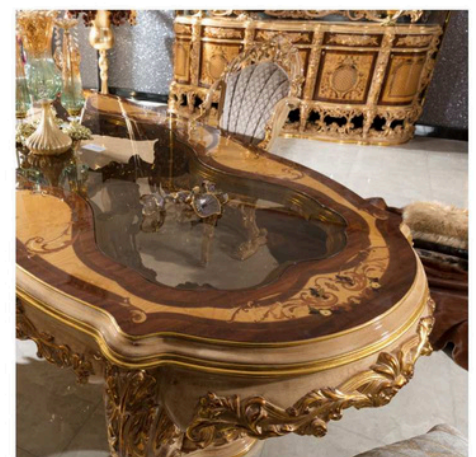

Classic Dining Room

From contemporary designs to classic styles,

Barbaros

VITRINE (Vitrin)		
W (cm)	D (cm)	H (cm)
145	60	233

CHAIR (Sandalye)		
W (cm)	D (cm)	H (cm)
62	53	115

TABLE (Masa)		
W (cm)	D (cm)	H (cm)
290	148	83

CONSOLE (Konsol)		
W (cm)	D (cm)	H (cm)
290	60	110