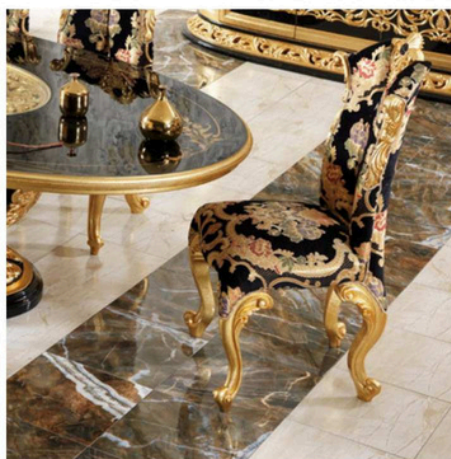

Classic Dining Room

From contemporary designs to classic styles,

Sultan Exclusive

VITRINE (Vitrin)		
W (cm)	D (cm)	H (cm)
135	227	55

CHAIR (Sandalye)		
W (cm)	D (cm)	H (cm)
56	120	53

TABLE (Masa)		
W (cm)	D (cm)	H (cm)
265	80	140

CONSOLE (Konsol)		
W (cm)	D (cm)	H (cm)
246	107	64