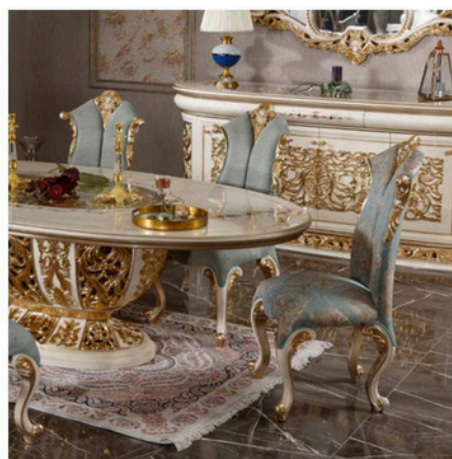

Classic Dining Room

From contemporary designs to classic styles,

Sultan Cream

VITRINE (Vitrin)		
W (cm)	D (cm)	H (cm)
135	227	55

CHAIR (Sandalye)		
W (cm)	D (cm)	H (cm)
56	120	53

TABLE (Masa)		
W (cm)	D (cm)	H (cm)
265	80	140

CONSOLE (Konsol)		
W (cm)	D (cm)	H (cm)
246	107	64