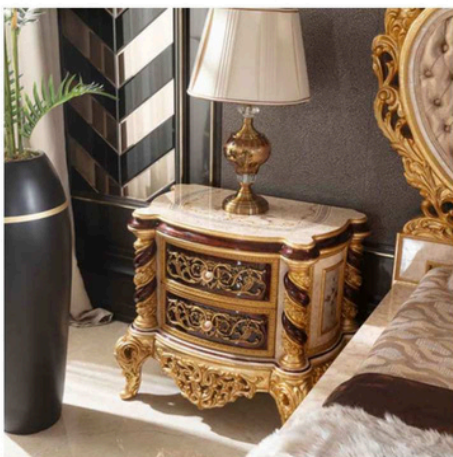

Classic Bedroom

From contemporary designs to classic styles,

Capella

HEADBOARD (Yatak Başı)

With - Depth - Height

234 x 143h

BEDSTEAD (Karyola)

With - Depth - Height

204 x 221cm

NIGHT STAND (Komodin)

With - Depth - Height

93 x 56cm x 73h

WARDROBE (Gardolap)

With - Depth - Height

320 x 68cm x 256h

CHIFFONIER (Makyaj Masası)

With - Depth - Height

230 x 54cm x 82h

MIRROR (Ayna)

With - Depth - Height

191,5 x 115h