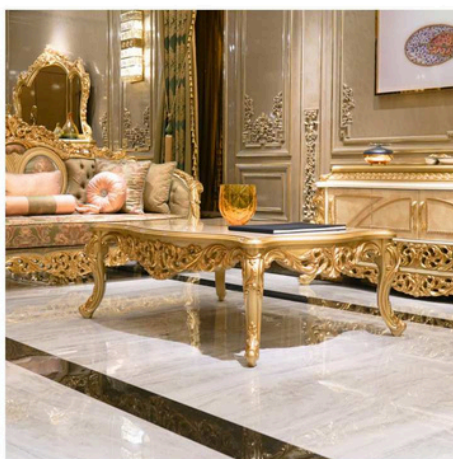

COFFEE TABLE (Orta Sehpa)		
W (cm)	D (cm)	H (cm)
203	100	55

Classic Sofa Set

From contemporary designs to classic styles,

Asya Cream

SOFA (Koltuk)		
W (cm)	D (cm)	H (cm)
270	102	122

ARMCHAIR (Berjer)		
W (cm)	D (cm)	H (cm)
102	92	118,5

SIDE STOOLS (Yan Sehpa)		
W (cm)	D (cm)	H (cm)
56	56	56,5

COFFEE TABLE (Orta Sehpa)		
W (cm)	D (cm)	H (cm)
140	99	51

Classic Sofa Set

From contemporary designs to classic styles,

Asya Exclusive

SOFA (Koltuk)		
W (cm)	D (cm)	H (cm)
270	102	122