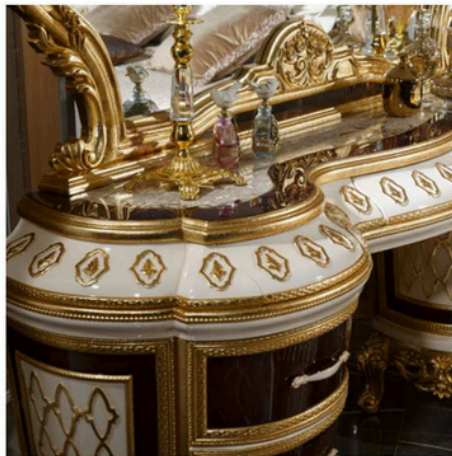

Classic Bedroom

From contemporary designs to classic styles,

Talya

HEADBOARD (Yatak Başı)

With - Depth - Height

234 x 183h

BEDSTEAD (Karyola)

With - Depth - Height

208 x 218cm x 73h

NIGHT STAND (Komodin)

With - Depth - Height

76 x 57cm x 79h

WARDROBE (Gardolap)

With - Depth - Height

325 x 70cm x 255h

CHIFFONIER (Makyaj Masası)

With - Depth - Height

202 x 58cm x 75,5h

MIRROR (Ayna)

With - Depth - Height

178 x 120h