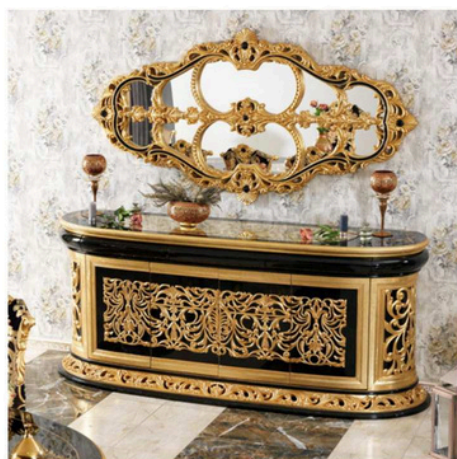

Classic Dining Room

From contemporary designs to classic styles,

Sultan Exclusive

VITRINE (Vitrin)		
W (cm)	D (cm)	H (cm)
135	227	55

CHAIR (Sandalye)		
W (cm)	D (cm)	H (cm)
56	120	53

TABLE (Masa)		
W (cm)	D (cm)	H (cm)
265	80	140

CONSOLE (Konsol)		
W (cm)	D (cm)	H (cm)
246	107	64