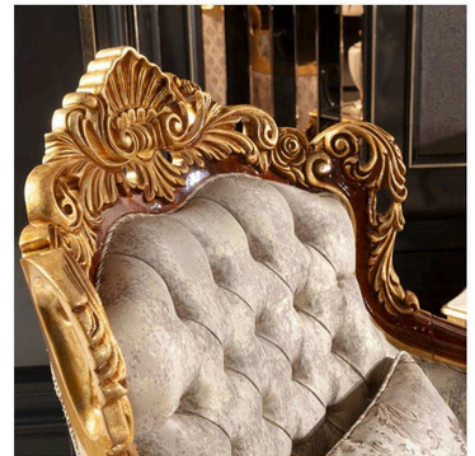

Classic Sofa Set

From contemporary designs to classic styles,

Perla

SOFA (Koltuk)		
W (cm)	D (cm)	H (cm)
281	111	124

ARMCHAIR (Berjer)		
W (cm)	D (cm)	H (cm)
87	98	121

SIDE STOOLS (Yan Sehpa)		
W (cm)	D (cm)	H (cm)
106,30	56	56

COFFEE TABLE (Orta Sehpa)		
W (cm)	D (cm)	H (cm)
133,5	133,5	49

Classic Sofa Set

From contemporary designs to classic styles,

Sultan Cream

SOFA (Koltuk)		
W (cm)	D (cm)	H (cm)

ARMCHAIR (Berjer)		
W (cm)	D (cm)	H (cm)