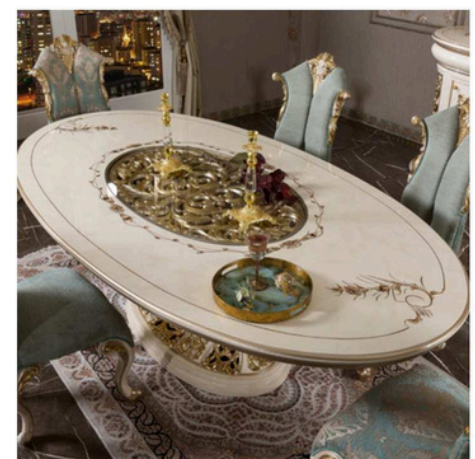

Classic Dining Room

From contemporary designs to classic styles,

Sultan Cream

VITRINE (Vitrin)		
W (cm)	D (cm)	H (cm)
135	227	55

CHAIR (Sandalye)		
W (cm)	D (cm)	H (cm)
56	120	53

TABLE (Masa)		
W (cm)	D (cm)	H (cm)
265	80	140

CONSOLE (Konsol)		
W (cm)	D (cm)	H (cm)
246	107	64