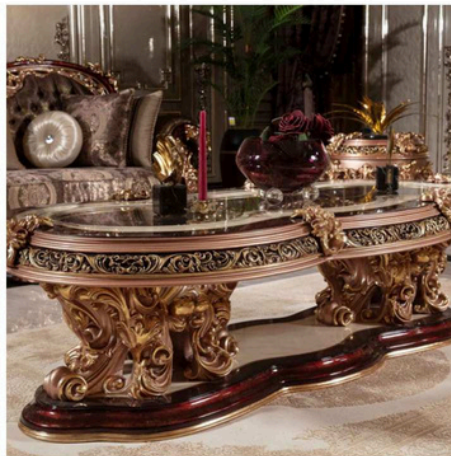

Classic Sofa Set

From contemporary designs to classic styles,

Aldaberan

SOFA (Koltuk)		
W (cm)	D (cm)	H (cm)
288	110	133

ARMCHAIR (Berjer)		
W (cm)	D (cm)	H (cm)
112	96	126

SIDE STOOLS (Yan Sehpa)		
W (cm)	D (cm)	H (cm)
75	75	69

COFFEE TABLE (Orta Sehpa)		
W (cm)	D (cm)	H (cm)
203	100	55

Classic Sofa Set

From contemporary designs to classic styles,

Asya Cream

SOFA (Koltuk)		
W (cm)	D (cm)	H (cm)
270	102	122

ARMCHAIR (Berjer)		
W (cm)	D (cm)	H (cm)
102	92	118,5