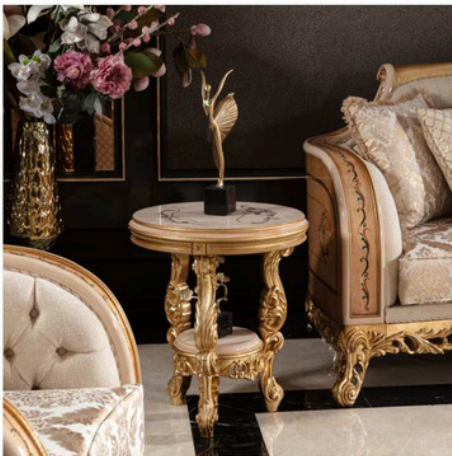

Classic Sofa Set

From contemporary designs to classic styles,

Floransa Cream

SOFA (Koltuk)		
W (cm)	D (cm)	H (cm)
277	115	122

ARMCHAIR (Berjer)		
W (cm)	D (cm)	H (cm)
93	104	122

SIDE STOOLS (Yan Sehpa)		
W (cm)	D (cm)	H (cm)
54	54	63

COFFEE TABLE (Orta Sehpa)		
W (cm)	D (cm)	H (cm)
125	125	54