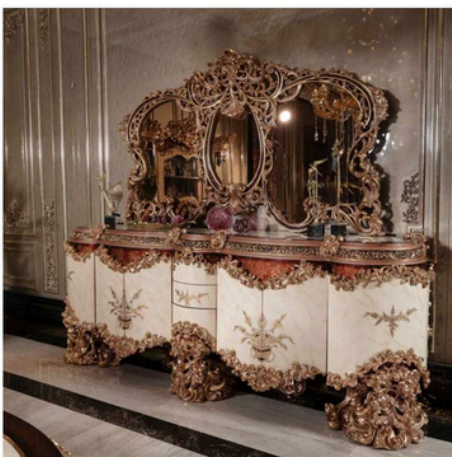

Classic Dining Room

From contemporary designs to classic styles,

Aldaberan

VITRINE (Vitrin)		
W (cm)	D (cm)	H (cm)
220	70	232

CHAIR (Sandalye)		
W (cm)	D (cm)	H (cm)
63,5	73	123

TABLE (Masa)		
W (cm)	D (cm)	H (cm)
310	132	81

CONSOLE (Konsol)		
W (cm)	D (cm)	H (cm)
278	60	112