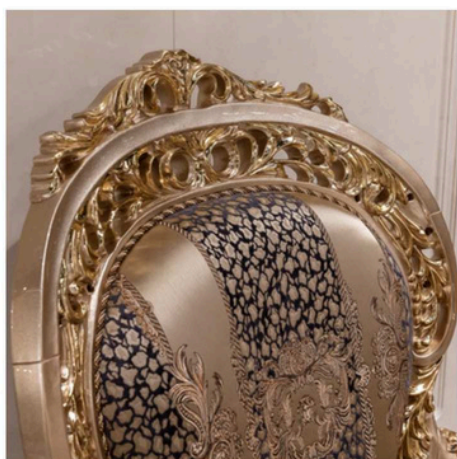

COFFEE TABLE (Orta Sehpa)		
W (cm)	D (cm)	H (cm)
125	97	47

Classic Sofa Set

From contemporary designs to classic styles,

Belucia

SOFA 1-2 (Koltuk)		
W (cm)	D (cm)	H (cm)
287	110	125
288	100	120

ARMCHAIR (Berjer)		
W (cm)	D (cm)	H (cm)
85	95	130

SIDE STOOLS (Yan Sehpa)		
W (cm)	D (cm)	H (cm)
65	51	65

COFFEE TABLE (Orta Sehpa)		
W (cm)	D (cm)	H (cm)
147	89	53,5

Classic Sofa Set

From contemporary designs to classic styles,

Belucia Markuteri

SOFA 1-2 (Koltuk)		
W (cm)	D (cm)	H (cm)
287	110	125
288	100	120