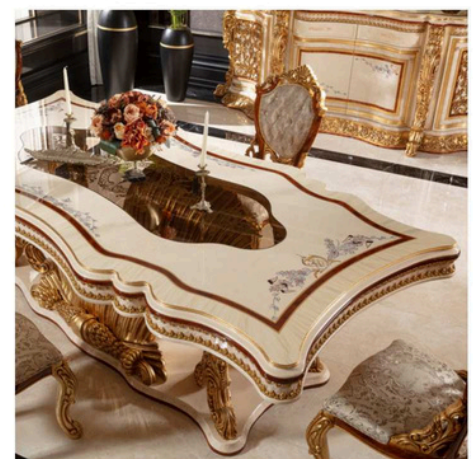

Classic Dining Room

From contemporary designs to classic styles,

Perla

VITRINE (Vitrin)		
W (cm)	D (cm)	H (cm)
220	70	230

CHAIR (Sandalye)		
W (cm)	D (cm)	H (cm)
60,5	71	115

TABLE (Masa)		
W (cm)	D (cm)	H (cm)
277	136	83

CONSOLE (Konsol)		
W (cm)	D (cm)	H (cm)
293	79	108