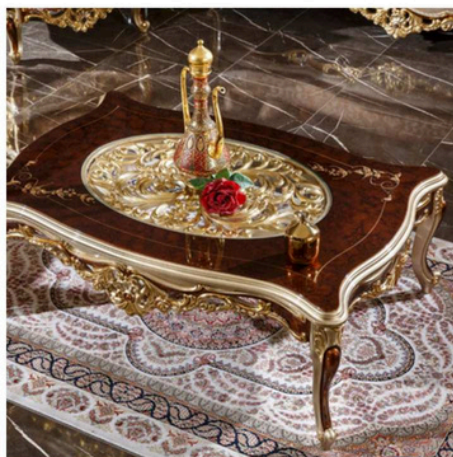

Classic Sofa Set

From contemporary designs to classic styles,

Sultan Wow

SOFA (Koltuk)		
W (cm)	D (cm)	H (cm)

ARMCHAIR (Berjer)		
W (cm)	D (cm)	H (cm)

SIDE STOOLS (Yan Sehpa)		
W (cm)	D (cm)	H (cm)

COFFEE TABLE (Orta Sehpa)		
W (cm)	D (cm)	H (cm)