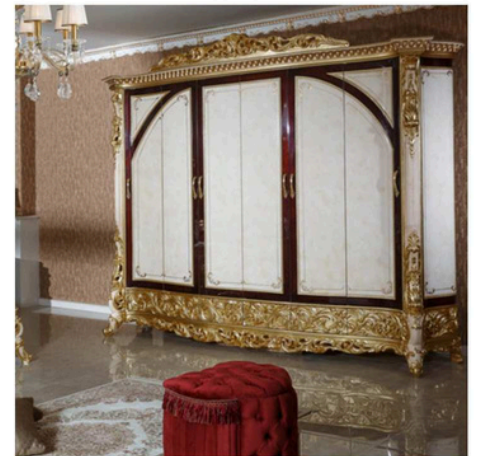

With - Depth - Height

322 x 72cm x 254h

CHIFFONIER (Makyaj Masası)

With - Depth - Height

212 x 58cm x 85h

MIRROR (Ayna)

With - Depth - Height

168 x 118h