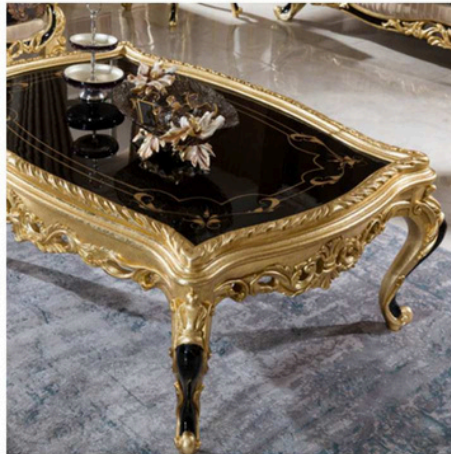

Classic Sofa Set

From contemporary designs to classic styles,

Topkapi Black

SOFA (Koltuk)		
W (cm)	D (cm)	H (cm)
272	117	129

ARMCHAIR (Berjer)		
W (cm)	D (cm)	H (cm)
84	93	117

SIDE STOOLS (Yan Sehpa)		
W (cm)	D (cm)	H (cm)
55	55	87

COFFEE TABLE (Orta Sehpa)		
W (cm)	D (cm)	H (cm)
132,5	91	51